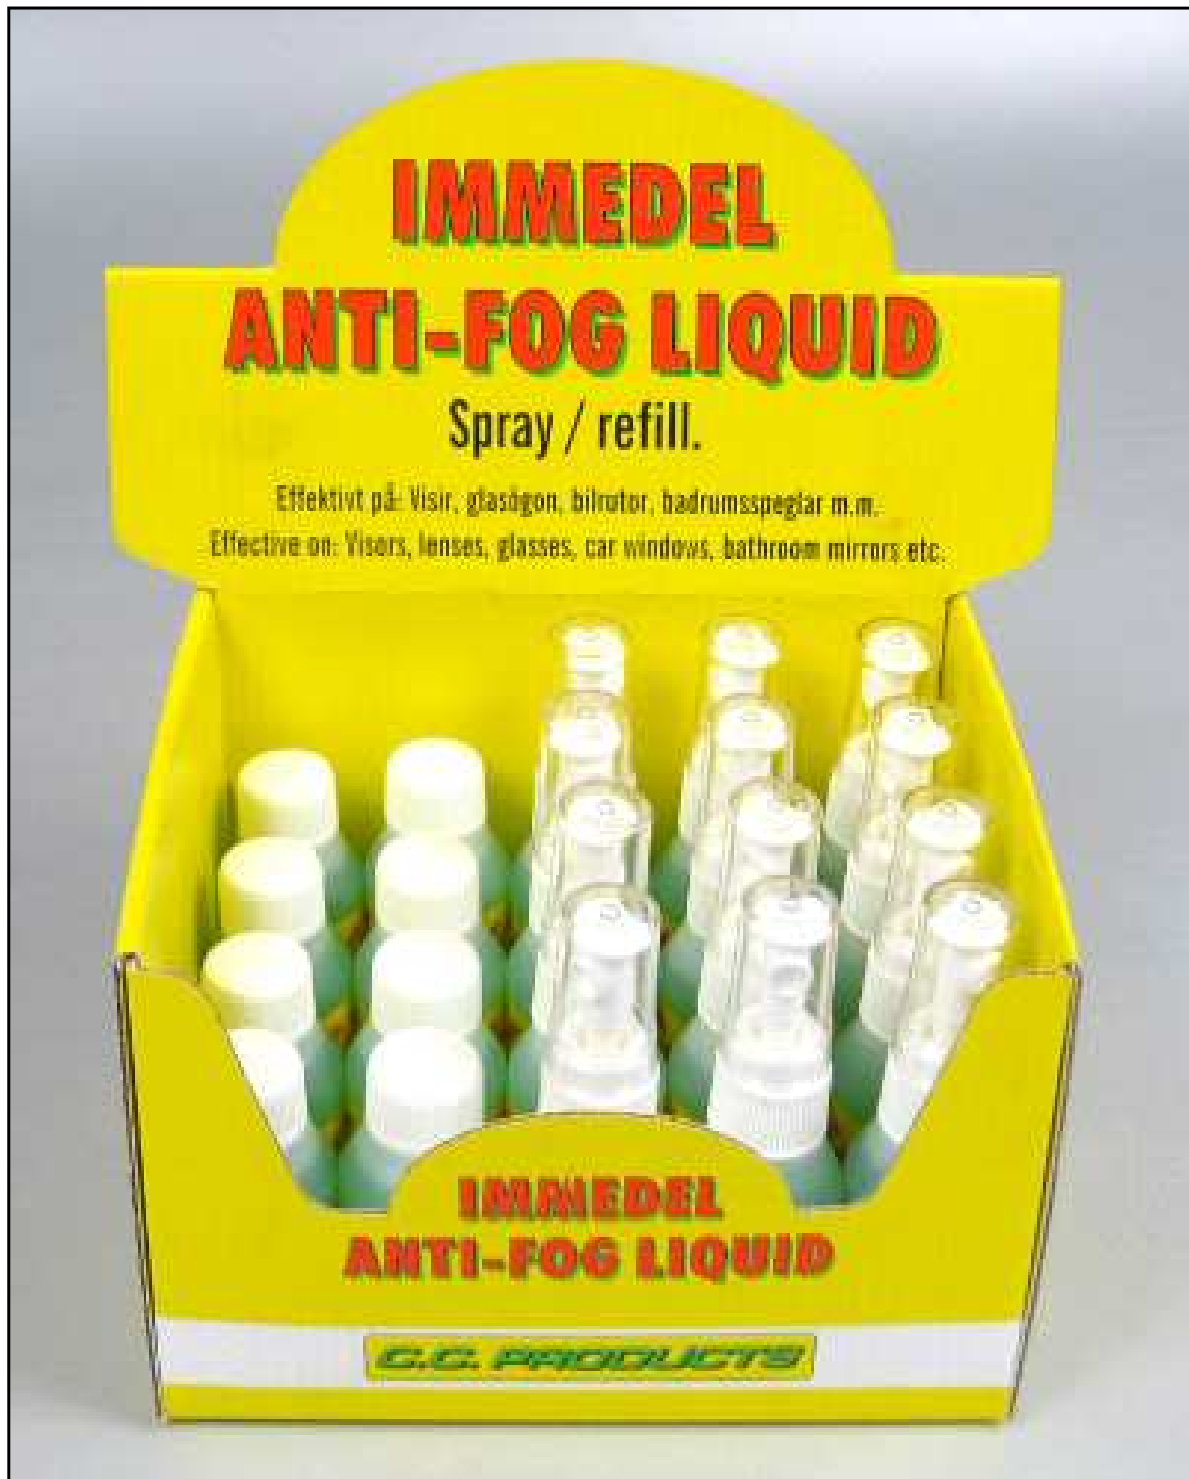

Goggle Accessories

ANTI-FOG DISPLAY BOX

There is 12 anti-fog spray bottles and 8 refill bottles in a display box

ANTI-FOG SPRAY

Art. Nr.	Colour	EUR	SEK
1075-0	Anti-fog display box	*	*
1075-1	Anti-fog spray	4,00	50,00
1075-2	Anti-fog refill	3,20	40,00