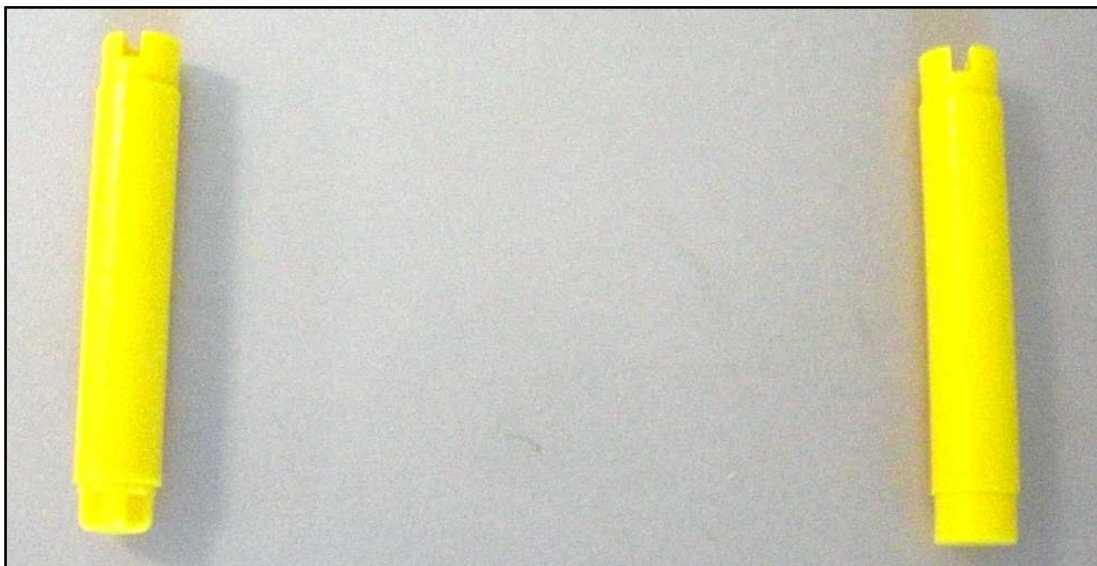

Goggle Accessories

If you want a roll-off system that works good in all conditions and have all spare parts, then there is only one choice, the CC roll-off system above. They can be fitted to all goggles.

Rolls with the torx/slot pin to the left is used on all new roll-off system like CC, transparent Smith, new Scott, Rip'n'roll systems that are fitted on many goggle brands.

The round/slot pin to the right are used on all old non-transparent Smith systems and the old Scott ones that were made by Smith.

CC Products Roll-Off Film

CC Products film is clearer, thicker and have an anti-static treatment to reduce friction on the lens. The film have also a red dot that indicates about 7-10 pulls left.

This is a unique roll made by CC Products and is by far the best roll-off film!